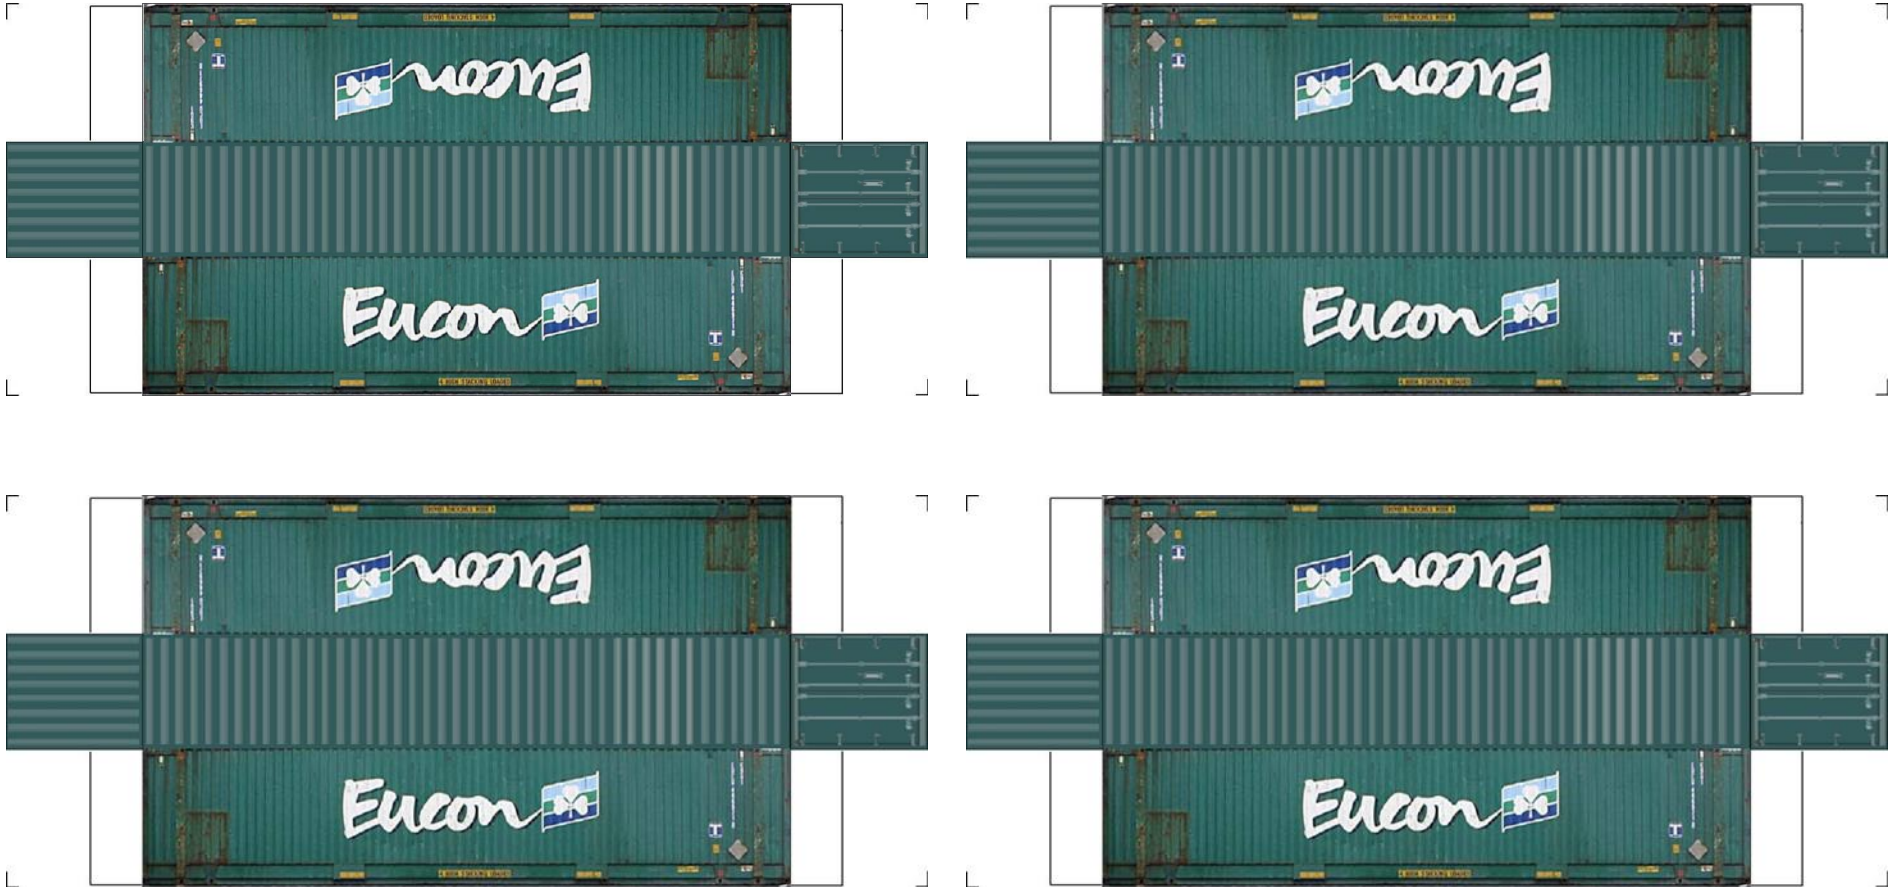

# BUILD YOUR OWN ( N SCALE ) 45ft HIGH CUBE CONTAINERS

[Click to watch instructional video](#)

**BUILD YOUR OWN ( 45ft HIGH CUBE CONTAINERS ) N SCALE**

Drawn By  
[www.krafttrains.com](http://www.krafttrains.com)